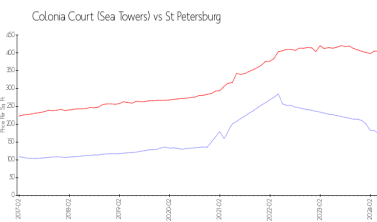

Market Information

Colonia Court (Sea Towers):	$172/sq. ft.	St Petersburg:	$404/sq. ft.
St Petersburg:	$404/sq. ft.	Pinellas:	$419/sq. ft.

Inventory for Sale

Colonia Court (Sea Towers) 8%
St Petersburg 4%
Pinellas 3%

Avg. Time to Close Over Last 12 Months

Colonia Court (Sea Towers) 152 days
St Petersburg 67 days
Pinellas 62 days