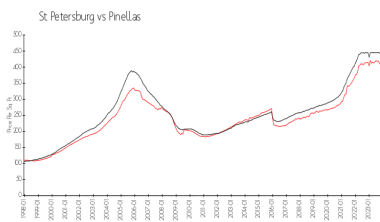

Market Information

Colonia Court (Sea Towers):	$172/sq. ft.	St Petersburg:	$404/sq. ft.
St Petersburg:	$404/sq. ft.	Pinellas:	$419/sq. ft.

Inventory for Sale

Colonia Court (Sea Towers) 8%
St Petersburg 4%
Pinellas 3%

Avg. Time to Close Over Last 12 Months

Colonia Court (Sea Towers) 152 days
St Petersburg 67 days
Pinellas 62 days