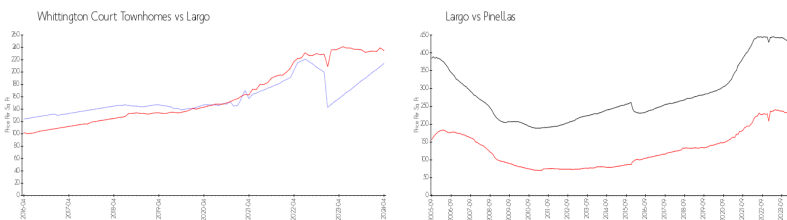

## Market Information

Whittington Court Townhomes:	\$214/sq. ft.	Largo:	\$235/sq. ft.
Largo:	\$235/sq. ft.	Pinellas:	\$417/sq. ft.