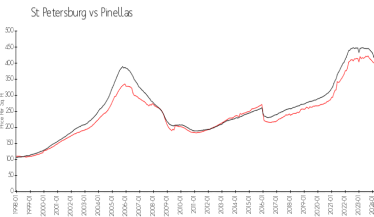

Unit 6290 Bahia Del Mar Cir # 15 - Bahia Shores

6290 Bahia Del Mar Cir # 15 - 6290 Bahia del Mar Cir, St Petersburg, FL, Pinellas 33715

Unit Information

MLS Number: U8215587
Status: ACTIVE
Size: 1,390 Sq ft.
Bedrooms: 3
Full Bathrooms: 2
Half Bathrooms: 1
Parking Spaces:
View:
Rental Price: $3,000
List PPSF: $2
Valuated Price: $532,000
Valuated PPSF: $383

The above valuated price is a baseline figure that does not take into account any specific renovation, upgrade, split, merge, or deterioration of the unit.

Building Information

Number of units: 144
Number of active listings for rent: 0
Number of active listings for sale: 4
Building inventory for sale: 2%
Number of sales over the last 12 months: 9
Number of sales over the last 6 months: 4
Number of sales over the last 3 months: 4

Market Information

Bahia Shores: $414/sq. ft.
St Petersburg: $395/sq. ft.

St Petersburg: $395/sq. ft.
Pinellas: $417/sq. ft.

Inventory for Sale

Bahia Shores 3%
St Petersburg 3%
Pinellas 3%

Avg. Time to Close Over Last 12 Months

Bahia Shores 126 days
St Petersburg 71 days
Pinellas 68 days