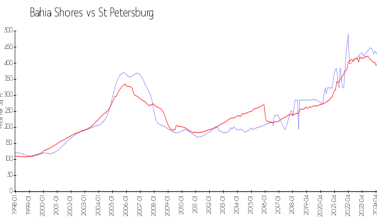

Unit 6290 Bahia Del Mar Cir # 15 - Bahia Shores

6290 Bahia Del Mar Cir # 15 - 6290 Bahia del Mar Cir, St Petersburg, FL, Pinellas 33715

Unit Information

MLS Number: U8215587
Status: ACTIVE
Size: 1,390 Sq ft.
Bedrooms: 3
Full Bathrooms: 2
Half Bathrooms: 1
Parking Spaces:
View:
Rental Price: $3,000
List PPSF: $2
Valuated Price: $532,000
Valuated PPSF: $383

The above valuated price is a baseline figure that does not take into account any specific renovation, upgrade, split, merge, or deterioration of the unit.

Building Information

Number of units: 144
Number of active listings for rent: 0
Number of active listings for sale: 4
Building inventory for sale: 2%
Number of sales over the last 12 months: 9
Number of sales over the last 6 months: 4
Number of sales over the last 3 months: 4

Market Information

Bahia Shores: $414/sq. ft.
St Petersburg: $395/sq. ft.

St Petersburg: $395/sq. ft.
Pinellas: $417/sq. ft.

Inventory for Sale

Bahia Shores 3%
St Petersburg 3%
Pinellas 3%

Avg. Time to Close Over Last 12 Months

Bahia Shores 126 days
St Petersburg 71 days
Pinellas 68 days