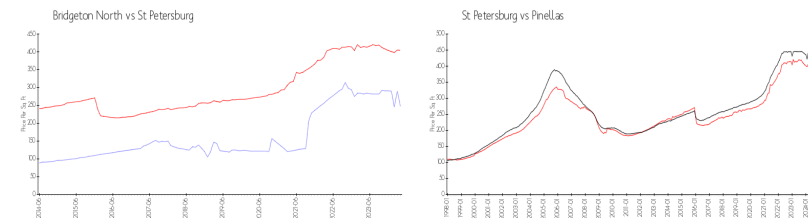

Unit 205 - Bridgeton North

205 - 7100 Sunshine Skyway Ln S, St Petersburg, FL, Pinellas 33711

Unit Information

MLS Number: U8215832
Status: ACTIVE
Size: 1,290 Sq ft.
Bedrooms: 2
Full Bathrooms: 2
Half Bathrooms: 0
Parking Spaces:
View:
List Price: $479,900
List PPSF: $372

Building Information

Number of units: 64
Number of active listings for rent: 0
Number of active listings for sale: 3
Building inventory for sale: 4%
Number of sales over the last 12 months: 5
Number of sales over the last 6 months: 2
Number of sales over the last 3 months: 2

Recent Sales

Unit #	Size	Closing Date	Sale Price	PPSF
604	1,290 sq ft	Apr 2024	$280,000	$217
606	1,480 sq ft	Mar 2024	$430,000	$291
803	1,290 sq ft	Sep 2023	$390,000	$302
407	1,290 sq ft	Sep 2023	$469,500	$364
201	935 sq ft	Jun 2023	$310,000	$332

Market Information

Bridgeton North:	$248/sq. ft.	St Petersburg:	$404/sq. ft.
St Petersburg:	$404/sq. ft.	Pinellas:	$419/sq. ft.

Inventory for Sale

Bridgeton North: 5%
St Petersburg: 4%
Pinellas: 3%

Avg. Time to Close Over Last 12 Months

Bridgeton North: 152 days
St Petersburg: 66 days
Pinellas: 62 days