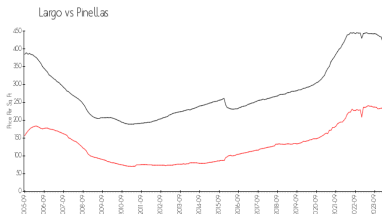

## Recent Sales

Unit #	Size	Closing Date	Sale Price	PPSF
643	1,225 sq ft	Apr 2024	\$389,000	\$318
1379	1,235 sq ft	Apr 2024	\$299,999	\$243
1391	1,235 sq ft	Apr 2024	\$420,000	\$340
1710	1,235 sq ft	Mar 2024	\$450,000	\$364
1453	1,235 sq ft	Feb 2024	\$305,000	\$247

## Market Information

Shipwatch:	\$296/sq. ft.	Largo:	\$235/sq. ft.
Largo:	\$235/sq. ft.	Pinellas:	\$417/sq. ft.