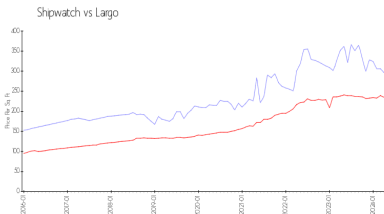

## Recent Sales

Unit #	Size	Closing Date	Sale Price	PPSF
643	1,225 sq ft	Apr 2024	\$389,000	\$318
1379	1,235 sq ft	Apr 2024	\$299,999	\$243
1391	1,235 sq ft	Apr 2024	\$420,000	\$340
1710	1,235 sq ft	Mar 2024	\$450,000	\$364
1453	1,235 sq ft	Feb 2024	\$305,000	\$247

## Market Information

Shipwatch:	\$296/sq. ft.	Largo:	\$235/sq. ft.
Largo:	\$235/sq. ft.	Pinellas:	\$417/sq. ft.