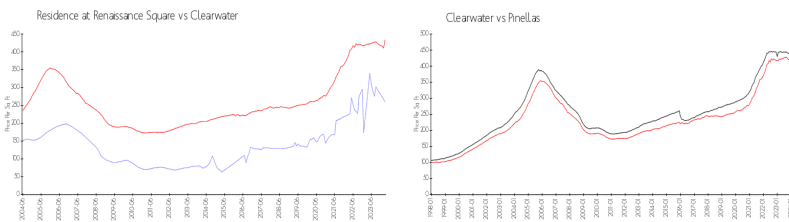

Unit 125 - Residence at Renaissance Square

125 - 1216 S Missouri Ave, Clearwater, FL, Pinellas 33756

Unit Information

MLS Number: U8216533
Status: ACTIVE
Size: 660 Sq ft.
Bedrooms: 1
Full Bathrooms: 1
Half Bathrooms: 0
Parking Spaces: Assigned
View: City
List Price: $200,000
List PPSF: $303

Building Information

Number of units: 114
Number of active listings for rent: 0
Number of active listings for sale: 5
Building inventory for sale: 4%
Number of sales over the last 12 months: 4
Number of sales over the last 6 months: 0
Number of sales over the last 3 months: 0

Building Association Information

The Residence At Renaissance Square
Address: 1216 S Missouri Ave,
Clearwater, FL 33756
Phone:(727) 446-4370

<http://www.theresidenceatrenaissancesq.com/rensquare/home.asp>

Recent Sales

Unit #	Size	Closing Date	Sale Price	PPSF
326	660 sq ft	Sep 2023	$200,000	$303
415	660 sq ft	Aug 2023	$185,000	$280
109	660 sq ft	Jun 2023	$200,000	$303
225	660 sq ft	May 2023	$198,500	$301

Market Information

Residence at Renaissance Square: $260/sq. ft.
Clearwater: $434/sq. ft.
Clearwater: $434/sq. ft.
Pinellas: $415/sq. ft.
Clearwater: $434/sq. ft.

Inventory for Sale

Residence at Renaissance Square: 4%
Clearwater: 4%
Pinellas: 3%

Avg. Time to Close Over Last 12 Months

Residence at Renaissance Square: 22 days