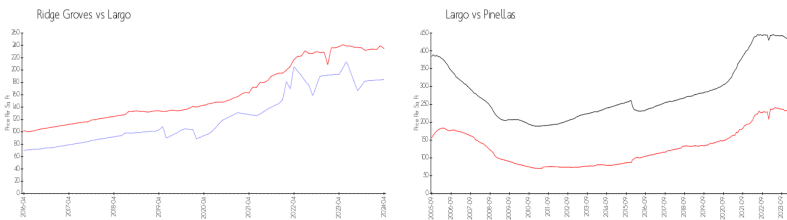

## Market Information

Ridge Groves:	\$185/sq. ft.	Largo:	\$235/sq. ft.
Largo:	\$235/sq. ft.	Pinellas:	\$417/sq. ft.