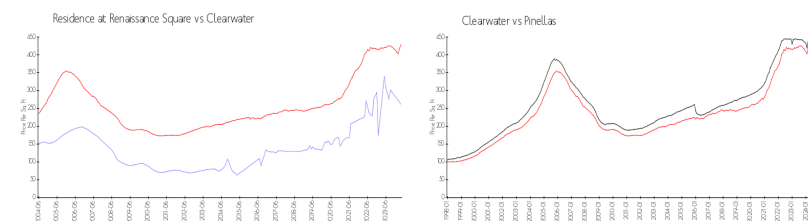

Unit 303 - Residence at Renaissance Square

303 - 1216 S Missouri Ave, Clearwater, FL, Pinellas 33756

Unit Information

MLS Number: U8217389
Status: ACTIVE
Size: 660 Sq ft.
Bedrooms: 1
Full Bathrooms: 1
Half Bathrooms: 0
Parking Spaces: Assigned, Guest, Under Building
View: Pool
Rental Price: $1,600
List PPSF: $2

Building Information

Number of units: 114
Number of active listings for rent: 0
Number of active listings for sale: 5
Building inventory for sale: 4%
Number of sales over the last 12 months: 4
Number of sales over the last 6 months: 0
Number of sales over the last 3 months: 0

Building Association Information

The Residence At Renaissance Square
Address: 1216 S Missouri Ave,
Clearwater, FL 33756
Phone:(727) 446-4370

<http://www.theresidenceatrenaissancesq.com/rensquare/home.asp>

Market Information

Residence at Renaissance Square:	$261/sq. ft.	Clearwater:	$430/sq. ft.
Clearwater:	$430/sq. ft.	Pinellas:	$417/sq. ft.

Inventory for Sale

Residence at Renaissance Square	4%
Clearwater	4%
Pinellas	3%

Avg. Time to Close Over Last 12 Months

Residence at Renaissance Square	22 days
Clearwater	60 days
Pinellas	60 days