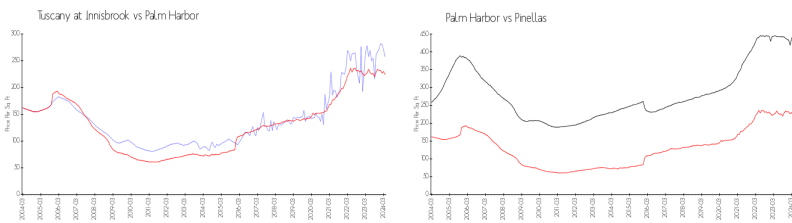

Unit 2277 Chianti Pl # 7 - Tuscany at Innisbrook

2277 Chianti Pl # 7 - 2107-2284 Portofino Pl, Palm Harbor, FL, Pinellas 34683

Unit Information

MLS Number: U8217641
Status: ACTIVE
Size: 1,670 Sq ft.
Bedrooms: 4
Full Bathrooms: 3
Half Bathrooms: 1
Parking Spaces:
View:
Rental Price: $2,900
List PPSF: $2

Building Information

Number of units: 396
Number of active listings for rent: 0
Number of active listings for sale: 9
Building inventory for sale: 2%
Number of sales over the last 12 months: 19
Number of sales over the last 6 months: 6
Number of sales over the last 3 months: 3

Building Association Information

Tuscany at Innisbrook Condominiums
2230 Tuscany Trce
Palm Harbor, FL 34683
727-943-5697

<http://www.tuscanyatinnisbrook.org/>

Market Information

Tuscany at Innisbrook:	$257/sq. ft.	Palm Harbor:	$224/sq. ft.
Palm Harbor:	$224/sq. ft.	Pinellas:	$417/sq. ft.

Inventory for Sale

Tuscany at Innisbrook	2%
Palm Harbor	2%
Pinellas	3%

Avg. Time to Close Over Last 12 Months

Tuscany at Innisbrook	27 days
Palm Harbor	33 days
Pinellas	60 days