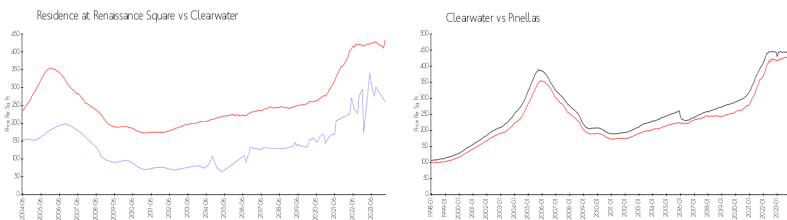

Unit 122 - Residence at Renaissance Square

122 - 1216 S Missouri Ave, Clearwater, FL, Pinellas 33756

Unit Information

MLS Number: U8218528
Status: ACTIVE
Size: 1,010 Sq ft.
Bedrooms: 2
Full Bathrooms: 2
Half Bathrooms: 0
Parking Spaces:
View:
List Price: $265,000
List PPSF: $262

Building Information

Number of units: 114
Number of active listings for rent: 0
Number of active listings for sale: 5
Building inventory for sale: 4%
Number of sales over the last 12 months: 4
Number of sales over the last 6 months: 0
Number of sales over the last 3 months: 0

Building Association Information

The Residence At Renaissance Square
Address: 1216 S Missouri Ave,
Clearwater, FL 33756
Phone:(727) 446-4370

<http://www.theresidenceatrenaissancecsq.com/rensquare/home.asp>

Recent Sales

Unit #	Size	Closing Date	Sale Price	PPSF
326	660 sq ft	Sep 2023	$200,000	$303
415	660 sq ft	Aug 2023	$185,000	$280
109	660 sq ft	Jun 2023	$200,000	$303
225	660 sq ft	May 2023	$198,500	$301

Market Information

Residence at Renaissance Square: $260/sq. ft.
Clearwater: $434/sq. ft.
Clearwater: $434/sq. ft.
Pinellas: $415/sq. ft.

Inventory for Sale

Residence at Renaissance Square: 4%
Clearwater: 4%
Pinellas: 3%

Avg. Time to Close Over Last 12 Months

Residence at Renaissance Square: 22 days