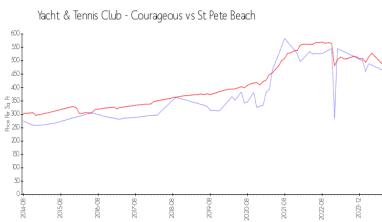

Unit 604 - Yacht & Tennis Club - Courageous

604 - 9525 Blind Pass Rd, St Pete Beach, FL, Pinellas 33706

Unit Information

MLS Number: U8218696
Status: ACTIVE
Size: 1,175 Sq ft.
Bedrooms: 2
Full Bathrooms: 2
Half Bathrooms: 0
Parking Spaces: Common, Electric Vehicle Charging Station(s), Golf Cart Parking, Ground Level, Guest, Open
View: Tennis Court, Water
Rental Price: $4,000
List PPSF: $3
Valuated Price: $519,000
Valuated PPSF: $442

The above valuated price is a baseline figure that does not take into account any specific renovation, upgrade, split, merge, or deterioration of the unit.

Building Information

Number of units: 93
Number of active listings for rent: 0
Number of active listings for sale: 3
Building inventory for sale: 3%
Number of sales over the last 12 months: 2
Number of sales over the last 6 months: 2
Number of sales over the last 3 months: 1

Building Association Information

Yacht & Tennis Club Association Inc
Address: 9415 Blind Pass Rd,
St Pete Beach, FL 33706,
Phone: +1 727-360-0379

Market Information

Yacht & Tennis Club $462/sq. ft.
- Courageous:
St Pete Beach: $480/sq. ft.

St Pete Beach: $480/sq. ft.
Pinellas: $332/sq. ft.

Inventory for Sale

Yacht & Tennis Club - Courageous 3%
St Pete Beach 4%
Pinellas 4%

Avg. Time to Close Over Last 12 Months

Yacht & Tennis Club - Courageous 69 days
St Pete Beach 66 days
Pinellas 70 days