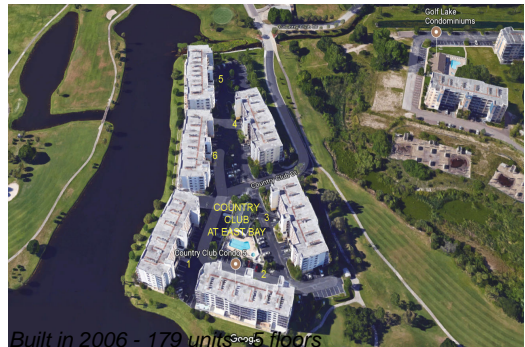

Unit 6501 - Country Club at East Bay (1-5)

6501 - 1200 Country Club Dr, Largo, FL, Pinellas 33771

Unit Information

MLS Number: U8219058
Status: ACTIVE
Size: 1,801 Sq ft.
Bedrooms: 3
Full Bathrooms: 2
Half Bathrooms: 0
Parking Spaces: Garage Door Opener, Guest, Oversized
View:
List Price: $549,900
List PPSF: $305

Building Information

Number of units: 179
Number of active listings for rent: 0
Number of active listings for sale: 13
Building inventory for sale: 7%
Number of sales over the last 12 months: 6
Number of sales over the last 6 months: 0
Number of sales over the last 3 months: 0

Building Association Information

East Bay Golf Club
Address: 702 Country Club Dr,
Largo, FL 33771
Phone: +1 727-581-3333

<http://www.countryclubeast.com>

Recent Sales

Unit #	Size	Closing Date	Sale Price	PPSF
3501	1,800 sq ft	Oct 2023	$525,000	$292
6104	1,575 sq ft	Oct 2023	$475,000	$302
1503	1,576 sq ft	Jul 2023	$460,000	$292
5503	1,576 sq ft	Jun 2023	$500,000	$317
4103	1,575 sq ft	May 2023	$450,000	$286

Market Information

Country Club at East Bay (1-5): $265/sq. ft.
Largo: $235/sq. ft.

Largo: $235/sq. ft.
Pinellas: $417/sq. ft.

Inventory for Sale

Country Club at East Bay (1-5): 7%
Largo: 2%
Pinellas: 3%

Avg. Time to Close Over Last 12 Months