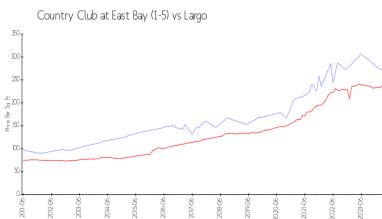

Unit 6501 - Country Club at East Bay (1-5)

6501 - 1200 Country Club Dr, Largo, FL, Pinellas 33771

Unit Information

MLS Number: U8219058
Status: ACTIVE
Size: 1,801 Sq ft.
Bedrooms: 3
Full Bathrooms: 2
Half Bathrooms: 0
Parking Spaces: Garage Door Opener, Guest, Oversized
View:
List Price: $549,900
List PPSF: $305

Building Information

Number of units: 179
Number of active listings for rent: 0
Number of active listings for sale: 13
Building inventory for sale: 7%
Number of sales over the last 12 months: 6
Number of sales over the last 6 months: 0
Number of sales over the last 3 months: 0

Building Association Information

East Bay Golf Club
Address: 702 Country Club Dr,
Largo, FL 33771
Phone: +1 727-581-3333

<http://www.countryclubeast.com>

Recent Sales

Unit #	Size	Closing Date	Sale Price	PPSF
3501	1,800 sq ft	Oct 2023	$525,000	$292
6104	1,575 sq ft	Oct 2023	$475,000	$302
1503	1,576 sq ft	Jul 2023	$460,000	$292
5503	1,576 sq ft	Jun 2023	$500,000	$317
4103	1,575 sq ft	May 2023	$450,000	$286

Market Information

Country Club at East Bay (1-5): $265/sq. ft.
Largo: $235/sq. ft.

Largo: $235/sq. ft.
Pinellas: $417/sq. ft.

Inventory for Sale

Country Club at East Bay (1-5): 7%
Largo: 2%
Pinellas: 3%

Avg. Time to Close Over Last 12 Months