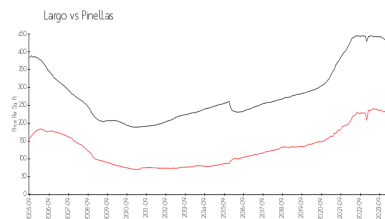

Building Association Information

East Bay Golf Club
 Address: 702 Country Club Dr,
 Largo, FL 33771
 Phone: +1 727-581-3333

<http://www.countryclubeast.com>

Recent Sales

Unit #	Size	Closing Date	Sale Price	PPSF
3501	1,800 sq ft	Oct 2023	\$525,000	\$292
6104	1,575 sq ft	Oct 2023	\$475,000	\$302
1503	1,576 sq ft	Jul 2023	\$460,000	\$292
5503	1,576 sq ft	Jun 2023	\$500,000	\$317
4103	1,575 sq ft	May 2023	\$450,000	\$286

Market Information

Country Club at East Bay (1-5): \$265/sq. ft.
 Largo: \$235/sq. ft.

Largo: \$235/sq. ft.
 Pinellas: \$417/sq. ft.

Inventory for Sale

Country Club at East Bay (1-5): 7%
 Largo: 2%
 Pinellas: 3%