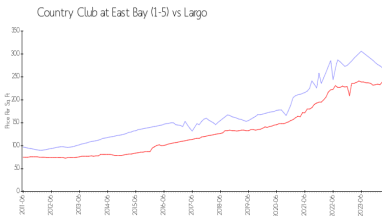

## Market Information

Country Club at East Bay (1-5): \$265/sq. ft.  
 Largo: \$235/sq. ft.

Largo: \$235/sq. ft.  
 Pinellas: \$417/sq. ft.