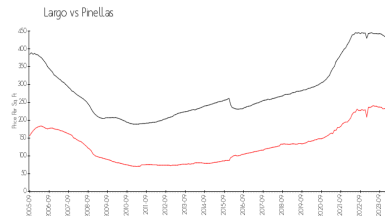

## Recent Sales

Unit #	Size	Closing Date	Sale Price	PPSF
3501	1,800 sq ft	Oct 2023	\$525,000	\$292
6104	1,575 sq ft	Oct 2023	\$475,000	\$302
1503	1,576 sq ft	Jul 2023	\$460,000	\$292
5503	1,576 sq ft	Jun 2023	\$500,000	\$317
4103	1,575 sq ft	May 2023	\$450,000	\$286

## Market Information

Country Club at East Bay (1-5): \$265/sq. ft.  
 Largo: \$235/sq. ft.

Largo: \$235/sq. ft.  
 Pinellas: \$417/sq. ft.