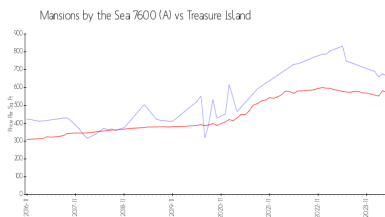

Market Information

Mansions by the Sea 7600 (A): $665/sq. ft.
Treasure Island: $570/sq. ft.
Treasure Island: $570/sq. ft.
Pinellas: $417/sq. ft.

Inventory for Sale

Mansions by the Sea 7600 (A): 9%
Treasure Island: 5%
Pinellas: 3%

Avg. Time to Close Over Last 12 Months

Mansions by the Sea 7600 (A): 78 days
Treasure Island: 71 days
Pinellas: 60 days