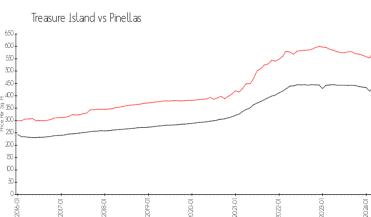

Market Information

Mansions by the Sea 7600 (A): $665/sq. ft.
Treasure Island: $570/sq. ft.
Treasure Island: $570/sq. ft.
Pinellas: $417/sq. ft.

Inventory for Sale

Mansions by the Sea 7600 (A): 9%
Treasure Island: 5%
Pinellas: 3%

Avg. Time to Close Over Last 12 Months

Mansions by the Sea 7600 (A): 78 days
Treasure Island: 71 days
Pinellas: 60 days