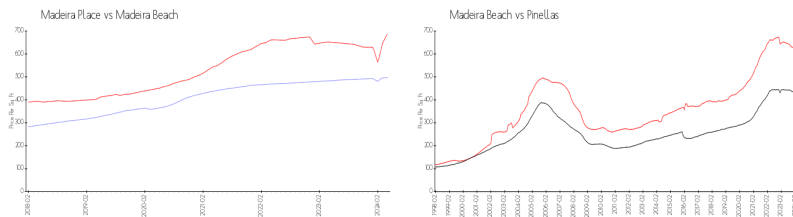

Market Information

Madiera Place:	$497/sq. ft.	Madiera Beach:	$688/sq. ft.
Madiera Beach:	$688/sq. ft.	Pinellas:	$417/sq. ft.

Inventory for Sale

Madiera Place: 5%
Madiera Beach: 3%
Pinellas: 3%

Avg. Time to Close Over Last 12 Months

Madiera Place: 10 days
Madiera Beach: 64 days
Pinellas: 60 days