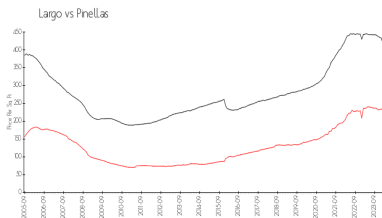

Building Association Information

Market Information

Seminole Palms: $209/sq. ft.
Largo: $235/sq. ft.

Largo: $235/sq. ft.
Pinellas: $417/sq. ft.

Inventory for Sale

Seminole Palms 2%
Largo 2%
Pinellas 3%

Avg. Time to Close Over Last 12 Months

Seminole Palms 15 days
Largo 46 days
Pinellas 60 days