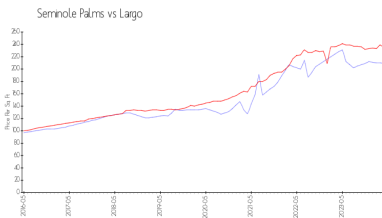

Building Association Information

Market Information

Seminole Palms: $209/sq. ft.
Largo: $235/sq. ft.

Largo: $235/sq. ft.
Pinellas: $417/sq. ft.

Inventory for Sale

Seminole Palms 2%
Largo 2%
Pinellas 3%

Avg. Time to Close Over Last 12 Months

Seminole Palms 15 days
Largo 46 days
Pinellas 60 days