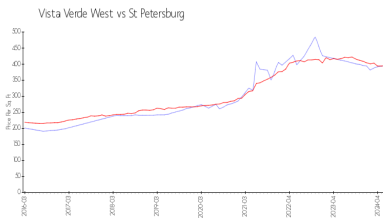

Unit 218 - Vista Verde West

218 - 5900 Bahia del Mar Cir, St Petersburg, FL, Pinellas 33715

Unit Information

MLS Number:	U8222934
Status:	ACTIVE
Size:	1,070 Sq ft.
Bedrooms:	2
Full Bathrooms:	2
Half Bathrooms:	0
Parking Spaces:	
View:	Golf Course, Water
Rental Price:	$2,900
List PPSF:	$3
Valuated Price:	$423,000
Valuated PPSF:	$395

The above valuated price is a baseline figure that does not take into account any specific renovation, upgrade, split, merge, or deterioration of the unit.

Building Information

Number of units:	80
Number of active listings for rent:	0
Number of active listings for sale:	0
Building inventory for sale:	0%
Number of sales over the last 12 months:	2
Number of sales over the last 6 months:	1
Number of sales over the last 3 months:	0

Market Information

Vista Verde West: $394/sq. ft.
St Petersburg: $395/sq. ft.

St Petersburg: $395/sq. ft.
Pinellas: $417/sq. ft.

Inventory for Sale

Vista Verde West	0%
St Petersburg	3%
Pinellas	3%

Avg. Time to Close Over Last 12 Months

Vista Verde West	117 days
St Petersburg	71 days
Pinellas	68 days