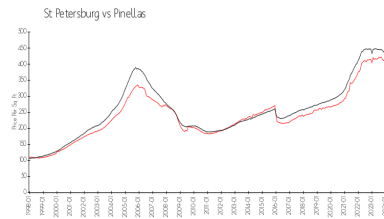

Unit 218 - Vista Verde West

218 - 5900 Bahia del Mar Cir, St Petersburg, FL, Pinellas 33715

Unit Information

MLS Number:	U8222934
Status:	ACTIVE
Size:	1,070 Sq ft.
Bedrooms:	2
Full Bathrooms:	2
Half Bathrooms:	0
Parking Spaces:	
View:	Golf Course, Water
Rental Price:	$2,900
List PPSF:	$3
Valuated Price:	$423,000
Valuated PPSF:	$395

The above valuated price is a baseline figure that does not take into account any specific renovation, upgrade, split, merge, or deterioration of the unit.

Building Information

Number of units:	80
Number of active listings for rent:	0
Number of active listings for sale:	0
Building inventory for sale:	0%
Number of sales over the last 12 months:	2
Number of sales over the last 6 months:	1
Number of sales over the last 3 months:	0

Market Information

Vista Verde West: $394/sq. ft.
St Petersburg: $395/sq. ft.

St Petersburg: $395/sq. ft.
Pinellas: $417/sq. ft.

Inventory for Sale

Vista Verde West	0%
St Petersburg	3%
Pinellas	3%

Avg. Time to Close Over Last 12 Months

Vista Verde West	117 days
St Petersburg	71 days
Pinellas	68 days