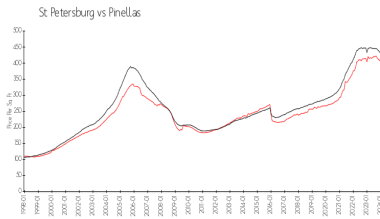

Unit 6294 Bahia Del Mar Cir # 215 - Bahia Shores

6294 Bahia Del Mar Cir # 215 - 6290 Bahia del Mar Cir, St Petersburg, FL, Pinellas 33715

Unit Information

MLS Number:	U8223316
Status:	ACTIVE
Size:	945 Sq ft.
Bedrooms:	2
Full Bathrooms:	2
Half Bathrooms:	0
Parking Spaces:	
View:	
Rental Price:	$2,495
List PPSF:	$3
Valuated Price:	$344,000
Valuated PPSF:	$387

The above valuated price is a baseline figure that does not take into account any specific renovation, upgrade, split, merge, or deterioration of the unit.

Building Information

Number of units:	144
Number of active listings for rent:	0
Number of active listings for sale:	4
Building inventory for sale:	2%
Number of sales over the last 12 months:	9
Number of sales over the last 6 months:	4
Number of sales over the last 3 months:	4

Market Information

Bahia Shores:	$414/sq. ft.	St Petersburg:	$395/sq. ft.
St Petersburg:	$395/sq. ft.	Pinellas:	$417/sq. ft.

Inventory for Sale

Bahia Shores	3%
St Petersburg	3%
Pinellas	3%

Avg. Time to Close Over Last 12 Months

Bahia Shores	126 days
St Petersburg	71 days
Pinellas	68 days