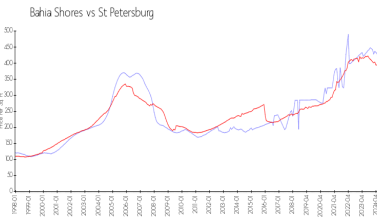

Unit 6294 Bahia Del Mar Cir # 215 - Bahia Shores

6294 Bahia Del Mar Cir # 215 - 6290 Bahia del Mar Cir, St Petersburg, FL, Pinellas 33715

Unit Information

MLS Number:	U8223316
Status:	ACTIVE
Size:	945 Sq ft.
Bedrooms:	2
Full Bathrooms:	2
Half Bathrooms:	0
Parking Spaces:	
View:	
Rental Price:	$2,495
List PPSF:	$3
Valuated Price:	$344,000
Valuated PPSF:	$387

The above valuated price is a baseline figure that does not take into account any specific renovation, upgrade, split, merge, or deterioration of the unit.

Building Information

Number of units:	144
Number of active listings for rent:	0
Number of active listings for sale:	4
Building inventory for sale:	2%
Number of sales over the last 12 months:	9
Number of sales over the last 6 months:	4
Number of sales over the last 3 months:	4

Market Information

Bahia Shores:	$414/sq. ft.	St Petersburg:	$395/sq. ft.
St Petersburg:	$395/sq. ft.	Pinellas:	$417/sq. ft.

Inventory for Sale

Bahia Shores	3%
St Petersburg	3%
Pinellas	3%

Avg. Time to Close Over Last 12 Months

Bahia Shores	126 days
St Petersburg	71 days
Pinellas	68 days