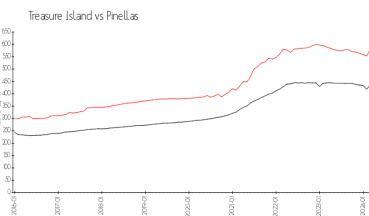

Market Information

Capri Lagoons:	$641/sq. ft.	Treasure Island:	$570/sq. ft.
Treasure Island:	$570/sq. ft.	Pinellas:	$417/sq. ft.

Inventory for Sale

Capri Lagoons	2%
Treasure Island	5%
Pinellas	3%

Avg. Time to Close Over Last 12 Months

Capri Lagoons	1 days
Treasure Island	71 days
Pinellas	60 days