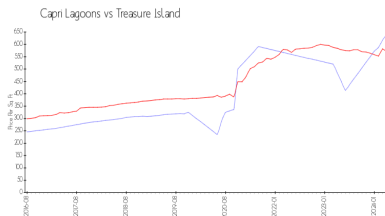

Market Information

Capri Lagoons:	$641/sq. ft.	Treasure Island:	$570/sq. ft.
Treasure Island:	$570/sq. ft.	Pinellas:	$417/sq. ft.

Inventory for Sale

Capri Lagoons	2%
Treasure Island	5%
Pinellas	3%

Avg. Time to Close Over Last 12 Months

Capri Lagoons	1 days
Treasure Island	71 days
Pinellas	60 days