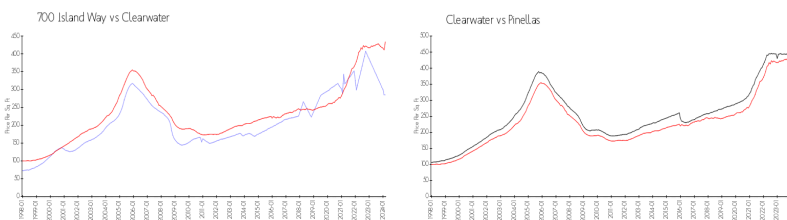

Market Information

700 Island Way:	$285/sq. ft.	Clearwater:	$434/sq. ft.
Clearwater:	$434/sq. ft.	Pinellas:	$415/sq. ft.

Inventory for Sale

700 Island Way	11%
Clearwater	4%
Pinellas	3%

Avg. Time to Close Over Last 12 Months

700 Island Way	129 days
Clearwater	60 days
Pinellas	60 days