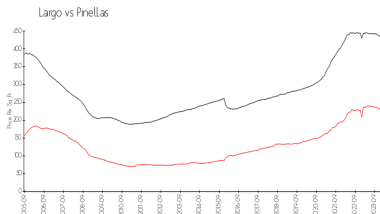

Building Association Information

Shipwatch Homeowners Association
 11900 Shipwatch Dr
 Largo, FL 33774
 (727) 595-9300

<https://www.shipwatchyachtandtennisclub.com/>

Recent Sales

Unit #	Size	Closing Date	Sale Price	PPSF
1610	1,235 sq ft	May 2024	\$345,000	\$279
742	1,225 sq ft	May 2024	\$395,000	\$322
643	1,225 sq ft	Apr 2024	\$389,000	\$318
1379	1,235 sq ft	Apr 2024	\$299,999	\$243
1391	1,235 sq ft	Apr 2024	\$420,000	\$340

Market Information

Shipwatch:	\$296/sq. ft.	Largo:	\$235/sq. ft.
Largo:	\$235/sq. ft.	Pinellas:	\$417/sq. ft.

Inventory for Sale

Shipwatch	3%
Largo	2%
Pinellas	3%

Avg. Time to Close Over Last 12 Months

Shipwatch	87 days
-----------	---------