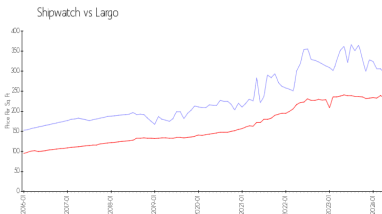

Building Association Information

Shipwatch Homeowners Association
 11900 Shipwatch Dr
 Largo, FL 33774
 (727) 595-9300

<https://www.shipwatchyachtandtennisclub.com/>

Recent Sales

Unit #	Size	Closing Date	Sale Price	PPSF
1610	1,235 sq ft	May 2024	\$345,000	\$279
742	1,225 sq ft	May 2024	\$395,000	\$322
643	1,225 sq ft	Apr 2024	\$389,000	\$318
1379	1,235 sq ft	Apr 2024	\$299,999	\$243
1391	1,235 sq ft	Apr 2024	\$420,000	\$340

Market Information

Shipwatch:	\$296/sq. ft.	Largo:	\$235/sq. ft.
Largo:	\$235/sq. ft.	Pinellas:	\$417/sq. ft.

Inventory for Sale

Shipwatch	3%
Largo	2%
Pinellas	3%

Avg. Time to Close Over Last 12 Months

Shipwatch	87 days
-----------	---------