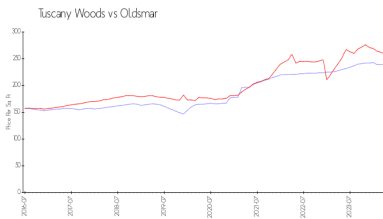

Market Information

Tuscany Woods:	$239/sq. ft.	Oldsmar:	$259/sq. ft.
Oldsmar:	$259/sq. ft.	Pinellas:	$417/sq. ft.

Inventory for Sale

Tuscany Woods 0%
Oldsmar 2%
Pinellas 3%

Avg. Time to Close Over Last 12 Months

Tuscany Woods 66 days
Oldsmar 54 days
Pinellas 60 days