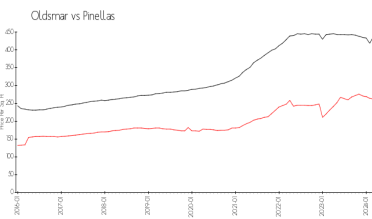

Market Information

Tuscany Woods:	$239/sq. ft.	Oldsmar:	$259/sq. ft.
Oldsmar:	$259/sq. ft.	Pinellas:	$417/sq. ft.

Inventory for Sale

Tuscany Woods 0%
Oldsmar 2%
Pinellas 3%

Avg. Time to Close Over Last 12 Months

Tuscany Woods 66 days
Oldsmar 54 days
Pinellas 60 days