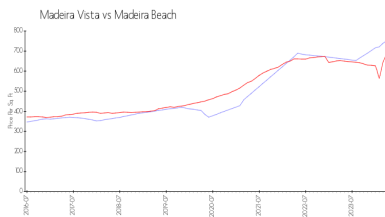

Building Association Information

Madeira Vista Condos
 Address: 14800 Gulf Blvd,
 Madeira Beach, FL 33708
 Phone: +1 888-393-9977

<http://www.madeirabeachvacations.com/>

Recent Sales

Unit #	Size	Closing Date	Sale Price	PPSF
306	1,210 sq ft	Mar 2024	\$820,000	\$678
202	1,210 sq ft	Aug 2023	\$775,000	\$640

Market Information

Madeira Vista: \$753/sq. ft.
 Madeira Beach: \$688/sq. ft.

Madeira Beach: \$688/sq. ft.
 Pinellas: \$417/sq. ft.

Inventory for Sale

Madeira Vista: 3%
 Madeira Beach: 3%
 Pinellas: 3%

Avg. Time to Close Over Last 12 Months