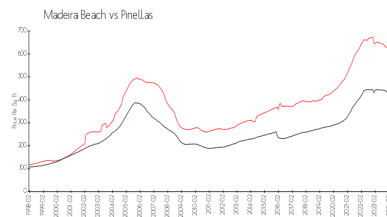

Building Association Information

Madeira Vista Condos
 Address: 14800 Gulf Blvd,
 Madeira Beach, FL 33708
 Phone: +1 888-393-9977

<http://www.madeirabeachvacations.com/>

Recent Sales

Unit #	Size	Closing Date	Sale Price	PPSF
306	1,210 sq ft	Mar 2024	\$820,000	\$678
202	1,210 sq ft	Aug 2023	\$775,000	\$640

Market Information

Madeira Vista: \$753/sq. ft.
 Madeira Beach: \$688/sq. ft.

Madeira Beach: \$688/sq. ft.
 Pinellas: \$417/sq. ft.

Inventory for Sale

Madeira Vista: 3%
 Madeira Beach: 3%
 Pinellas: 3%

Avg. Time to Close Over Last 12 Months