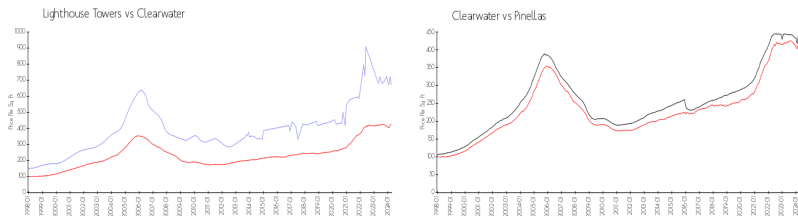

Unit 1904 - Lighthouse Towers

1904 - 1290 Gulf Blvd, Clearwater, FL, Pinellas 33767

Unit Information

MLS Number: U8227222
Status: ACTIVE
Size: 885 Sq ft.
Bedrooms: 1
Full Bathrooms: 1
Half Bathrooms: 1
Parking Spaces: Assigned, Guest, Reserved
View: Pool, Water
Rental Price: $4,200
List PPSF: $5

Building Information

Number of units: 144
Number of active listings for rent: 0
Number of active listings for sale: 6
Building inventory for sale: 4%
Number of sales over the last 12 months: 16
Number of sales over the last 6 months: 8
Number of sales over the last 3 months: 5

Building Association Information

Lighthouse Towers Condo Assn
1290 Gulf Blvd,
Clearwater, FL 33767
(727) 596-5706

Market Information

Lighthouse Towers: $673/sq. ft.
Clearwater: $430/sq. ft.

Clearwater: $430/sq. ft.
Pinellas: $417/sq. ft.

Inventory for Sale

Lighthouse Towers: 4%
Clearwater: 4%
Pinellas: 3%

Avg. Time to Close Over Last 12 Months

Lighthouse Towers: 55 days
Clearwater: 60 days
Pinellas: 60 days