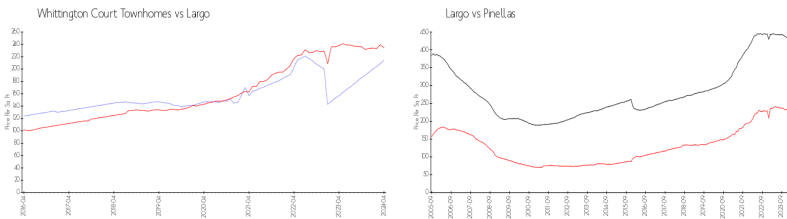

Market Information

Whittington Court Townhomes:	$214/sq. ft.	Largo:	$235/sq. ft.
Largo:	$235/sq. ft.	Pinellas:	$417/sq. ft.

Inventory for Sale

Whittington Court Townhomes	3%
Largo	2%
Pinellas	3%

Avg. Time to Close Over Last 12 Months

Whittington Court Townhomes	26 days
Largo	46 days
Pinellas	60 days