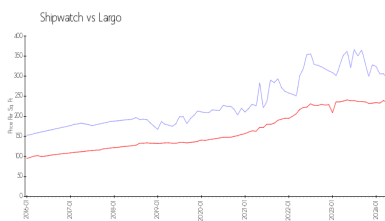

Building Association Information

Shipwatch Homeowners Association
 11900 Shipwatch Dr
 Largo, FL 33774
 (727) 595-9300

<https://www.shipwatchyachtandtennisclub.com/>

Recent Sales

Unit #	Size	Closing Date	Sale Price	PPSF
643	1,225 sq ft	Apr 2024	\$389,000	\$318
1379	1,235 sq ft	Apr 2024	\$299,999	\$243
1391	1,235 sq ft	Apr 2024	\$420,000	\$340
1710	1,235 sq ft	Mar 2024	\$450,000	\$364
1453	1,235 sq ft	Feb 2024	\$305,000	\$247

Market Information

Shipwatch: \$296/sq. ft. Largo: \$235/sq. ft.
 Largo: \$235/sq. ft. Pinellas: \$417/sq. ft.

Inventory for Sale

Shipwatch: 4%
 Largo: 2%
 Pinellas: 3%

Avg. Time to Close Over Last 12 Months