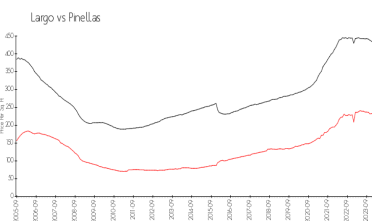

Building Association Information

Shipwatch Homeowners Association
 11900 Shipwatch Dr
 Largo, FL 33774
 (727) 595-9300

<https://www.shipwatchyachtandtennisclub.com/>

Recent Sales

Unit #	Size	Closing Date	Sale Price	PPSF
643	1,225 sq ft	Apr 2024	\$389,000	\$318
1379	1,235 sq ft	Apr 2024	\$299,999	\$243
1391	1,235 sq ft	Apr 2024	\$420,000	\$340
1710	1,235 sq ft	Mar 2024	\$450,000	\$364
1453	1,235 sq ft	Feb 2024	\$305,000	\$247

Market Information

Shipwatch: \$296/sq. ft. Largo: \$235/sq. ft.
 Largo: \$235/sq. ft. Pinellas: \$417/sq. ft.

Inventory for Sale

Shipwatch: 4%
 Largo: 2%
 Pinellas: 3%

Avg. Time to Close Over Last 12 Months