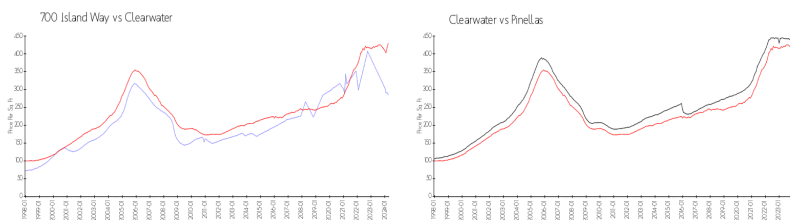

Market Information

700 Island Way:	$285/sq. ft.	Clearwater:	$430/sq. ft.
Clearwater:	$430/sq. ft.	Pinellas:	$417/sq. ft.

Inventory for Sale

700 Island Way	11%
Clearwater	4%
Pinellas	3%

Avg. Time to Close Over Last 12 Months

700 Island Way	129 days
Clearwater	60 days
Pinellas	60 days