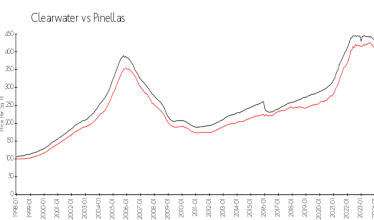

## Market Information

Meridian on Sand Key:	\$989/sq. ft.	Clearwater:	\$430/sq. ft.
Clearwater:	\$430/sq. ft.	Pinellas:	\$417/sq. ft.