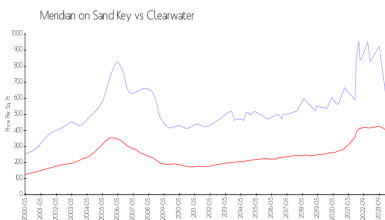

## Market Information

Meridian on Sand Key:	\$989/sq. ft.	Clearwater:	\$430/sq. ft.
Clearwater:	\$430/sq. ft.	Pinellas:	\$417/sq. ft.