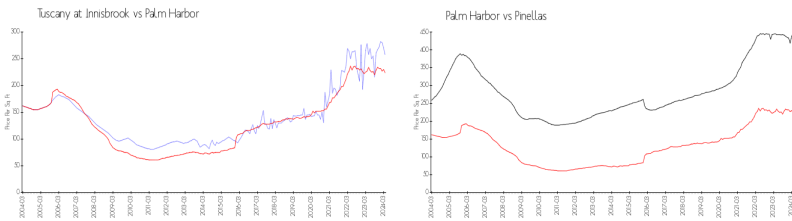

## Market Information

Tuscany at Innisbrook:	\$257/sq. ft.	Palm Harbor:	\$224/sq. ft.
Palm Harbor:	\$224/sq. ft.	Pinellas:	\$417/sq. ft.