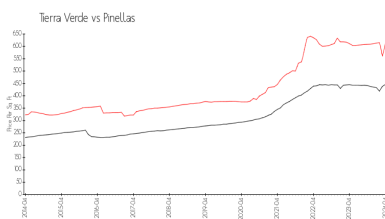

Unit 135 1st St E # 102 - Village at Tierra Verde

135 1st St E # 102 - 103 1 St E, Tierra Verde, FL, Pinellas 33715

Unit Information

MLS Number: U8228492
Status: ACTIVE
Size: 1,255 Sq ft.
Bedrooms: 2
Full Bathrooms: 2
Half Bathrooms: 0
Parking Spaces: Assigned, Covered, Ground Level, Guest, Under Building
View: Water
Rental Price: $3,800
List PPSF: $3

Building Information

Number of units: 217
Number of active listings for rent: 0
Number of active listings for sale: 8
Building inventory for sale: 3%
Number of sales over the last 12 months: 15
Number of sales over the last 6 months: 7
Number of sales over the last 3 months: 2

Building Association Information

Village at Tierra Verde
Condominium Association, Inc.
St. Pete Office
5901 Sun Blvd., Suite 103
St. Petersburg, FL 33715
Phone: 727-864-0004
Fax: 727-866-7002

<https://www3.senearthco.com/homepage.cfm?&association=2427&key=df27344ee540>

Market Information

Village at Tierra Verde:	$491/sq. ft.	Tierra Verde:	$612/sq. ft.
Tierra Verde:	$612/sq. ft.	Pinellas:	$417/sq. ft.

Inventory for Sale

Village at Tierra Verde	4%
Tierra Verde	3%
Pinellas	3%

Avg. Time to Close Over Last 12 Months

Village at Tierra Verde	73 days
Tierra Verde	90 days
Pinellas	60 days