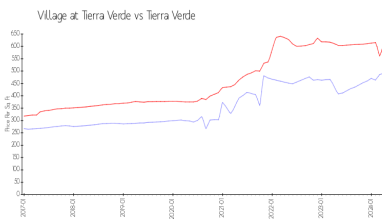

Unit 135 1st St E # 102 - Village at Tierra Verde

135 1st St E # 102 - 103 1 St E, Tierra Verde, FL, Pinellas 33715

Unit Information

MLS Number: U8228492
Status: ACTIVE
Size: 1,255 Sq ft.
Bedrooms: 2
Full Bathrooms: 2
Half Bathrooms: 0
Parking Spaces: Assigned, Covered, Ground Level, Guest, Under Building
View: Water
Rental Price: $3,800
List PPSF: $3

Building Information

Number of units: 217
Number of active listings for rent: 0
Number of active listings for sale: 8
Building inventory for sale: 3%
Number of sales over the last 12 months: 15
Number of sales over the last 6 months: 7
Number of sales over the last 3 months: 2

Building Association Information

Village at Tierra Verde
Condominium Association, Inc.
St. Pete Office
5901 Sun Blvd., Suite 103
St. Petersburg, FL 33715
Phone: 727-864-0004
Fax: 727-866-7002

<https://www3.senearthco.com/homepage.cfm?&association=2427&key=df27344ee540>

Market Information

Village at Tierra Verde:	$491/sq. ft.	Tierra Verde:	$612/sq. ft.
Tierra Verde:	$612/sq. ft.	Pinellas:	$417/sq. ft.

Inventory for Sale

Village at Tierra Verde	4%
Tierra Verde	3%
Pinellas	3%

Avg. Time to Close Over Last 12 Months

Village at Tierra Verde	73 days
Tierra Verde	90 days
Pinellas	60 days