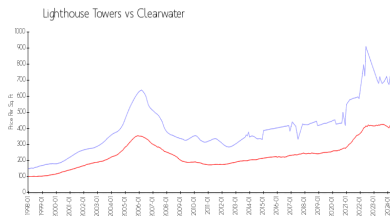

Unit 901 - Lighthouse Towers

901 - 1290 Gulf Blvd, Clearwater, FL, Pinellas 33767

Unit Information

MLS Number: U8228605
Status: ACTIVE
Size: 1,609 Sq ft.
Bedrooms: 2
Full Bathrooms: 2
Half Bathrooms: 0
Parking Spaces:
View: Pool, Water
Rental Price: $6,000
List PPSF: $4

Building Information

Number of units: 144
Number of active listings for rent: 0
Number of active listings for sale: 6
Building inventory for sale: 4%
Number of sales over the last 12 months: 16
Number of sales over the last 6 months: 8
Number of sales over the last 3 months: 5

Building Association Information

Lighthouse Towers Condo Assn
1290 Gulf Blvd,
Clearwater, FL 33767
(727) 596-5706

Market Information

Lighthouse Towers: $673/sq. ft.
Clearwater: $430/sq. ft.