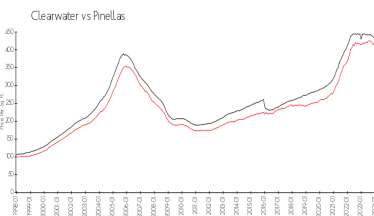

Building Association Information

Lighthouse Towers Condo Assn
 1290 Gulf Blvd,
 Clearwater, FL 33767
 (727) 596-5706

Market Information

Lighthouse Towers: \$673/sq. ft.
 Clearwater: \$430/sq. ft.

Clearwater: \$430/sq. ft.
 Pinellas: \$417/sq. ft.