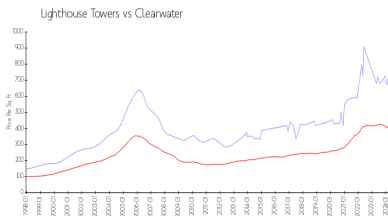

Unit 705 - Lighthouse Towers

705 - 1290 Gulf Blvd, Clearwater, FL, Pinellas 33767

Unit Information

MLS Number: U8228765
Status: ACTIVE
Size: 885 Sq ft.
Bedrooms: 1
Full Bathrooms: 1
Half Bathrooms: 1
Parking Spaces: Assigned, Reserved
View: Water
Rental Price: $2,900
List PPSF: $3

Building Information

Number of units: 144
Number of active listings for rent: 0
Number of active listings for sale: 6
Building inventory for sale: 4%
Number of sales over the last 12 months: 16
Number of sales over the last 6 months: 8
Number of sales over the last 3 months: 5

Building Association Information

Lighthouse Towers Condo Assn
1290 Gulf Blvd,
Clearwater, FL 33767
(727) 596-5706

Market Information

Lighthouse Towers: $673/sq. ft.
Clearwater: $430/sq. ft.