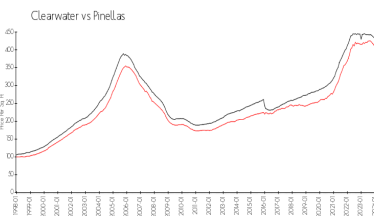

Clearwater: $430/sq. ft.
Pinellas: $417/sq. ft.

Inventory for Sale

Lighthouse Towers: 4%
Clearwater: 4%
Pinellas: 3%

Avg. Time to Close Over Last 12 Months

Lighthouse Towers: 55 days
Clearwater: 60 days
Pinellas: 60 days