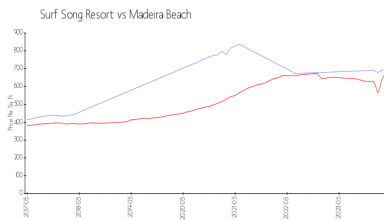

## Market Information

Surf Song Resort: \$693/sq. ft.  
 Madeira Beach: \$688/sq. ft.

Madeira Beach: \$688/sq. ft.  
 Pinellas: \$417/sq. ft.