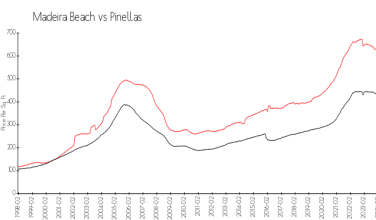

## Market Information

Surf Song Resort: \$693/sq. ft.  
 Madeira Beach: \$688/sq. ft.

Madeira Beach: \$688/sq. ft.  
 Pinellas: \$417/sq. ft.