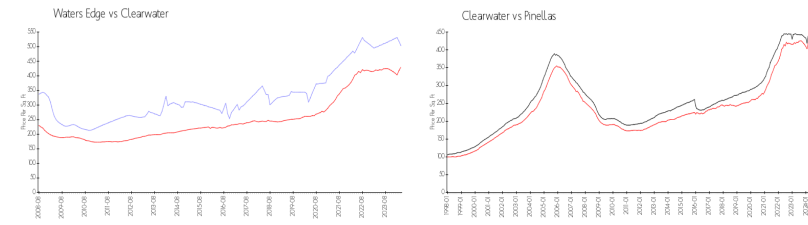

Unit 317 - Waters Edge

317 - 331 Cleveland St, Clearwater, FL, Pinellas 33755

Unit Information

MLS Number: U8229320
Status: ACTIVE
Size: 1,472 Sq ft.
Bedrooms: 2
Full Bathrooms: 2
Half Bathrooms: 1
Parking Spaces: Deeded
View: Water
Rental Price: $4,500
List PPSF: $3

Building Information

Number of units: 153
Number of active listings for rent: 0
Number of active listings for sale: 7
Building inventory for sale: 4%
Number of sales over the last 12 months: 2
Number of sales over the last 6 months: 1
Number of sales over the last 3 months: 1

Building Association Information

Water's Edge Condo Association
331 Cleveland St, Clearwater, FL 33755
(727) 447-8380

Market Information

Waters Edge:	$503/sq. ft.	Clearwater:	$430/sq. ft.
Clearwater:	$430/sq. ft.	Pinellas:	$417/sq. ft.

Inventory for Sale

Waters Edge: 5%
Clearwater: 4%
Pinellas: 3%

Avg. Time to Close Over Last 12 Months

Waters Edge: 85 days
Clearwater: 60 days
Pinellas: 60 days