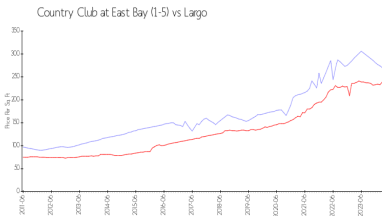

## Market Information

Country Club at East Bay (1-5):	\$265/sq. ft.	Largo:	\$235/sq. ft.
Largo:	\$235/sq. ft.	Pinellas:	\$417/sq. ft.