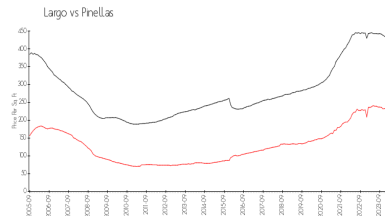

## Recent Sales

Unit #	Size	Closing Date	Sale Price	PPSF
3501	1,800 sq ft	Oct 2023	\$525,000	\$292
6104	1,575 sq ft	Oct 2023	\$475,000	\$302
1503	1,576 sq ft	Jul 2023	\$460,000	\$292
5503	1,576 sq ft	Jun 2023	\$500,000	\$317
4103	1,575 sq ft	May 2023	\$450,000	\$286

## Market Information

Country Club at East Bay (1-5):	\$265/sq. ft.	Largo:	\$235/sq. ft.
Largo:	\$235/sq. ft.	Pinellas:	\$417/sq. ft.