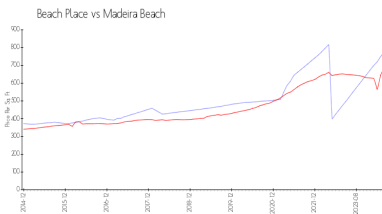

## Market Information

Beach Place: \$775/sq. ft.  
 Madeira Beach: \$688/sq. ft.

Madeira Beach: \$688/sq. ft.  
 Pinellas: \$417/sq. ft.