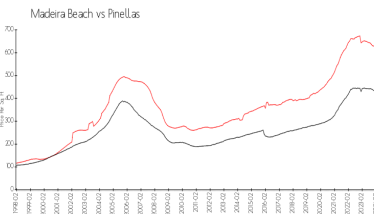

## Market Information

Beach Place: \$775/sq. ft.  
 Madeira Beach: \$688/sq. ft.

Madeira Beach: \$688/sq. ft.  
 Pinellas: \$417/sq. ft.