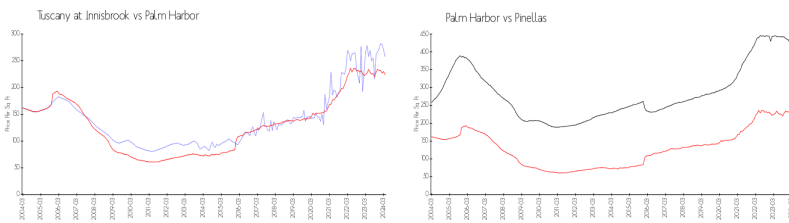

Unit 2107 Portofino PI # 3025 - Tuscany at Innisbrook

2107 Portofino PI # 3025 - 2107-2284 Portofino PI, Palm Harbor, FL, Pinellas 34683

Unit Information

MLS Number: U8229520
Status: ACTIVE
Size: 1,510 Sq ft.
Bedrooms: 3
Full Bathrooms: 2
Half Bathrooms: 0
Parking Spaces:
View:
Rental Price: $2,000
List PPSF: $1

Building Information

Number of units: 396
Number of active listings for rent: 0
Number of active listings for sale: 9
Building inventory for sale: 2%
Number of sales over the last 12 months: 19
Number of sales over the last 6 months: 6
Number of sales over the last 3 months: 3

Building Association Information

Tuscany at Innisbrook Condominiums
2230 Tuscany Trce
Palm Harbor, FL 34683
727-943-5697

<http://www.tuscanyatinnisbrook.org/>

Market Information

Tuscany at Innisbrook:	$257/sq. ft.	Palm Harbor:	$224/sq. ft.
Palm Harbor:	$224/sq. ft.	Pinellas:	$417/sq. ft.

Inventory for Sale

Tuscany at Innisbrook	2%
Palm Harbor	2%
Pinellas	3%

Avg. Time to Close Over Last 12 Months

Tuscany at Innisbrook	27 days
Palm Harbor	33 days
Pinellas	60 days