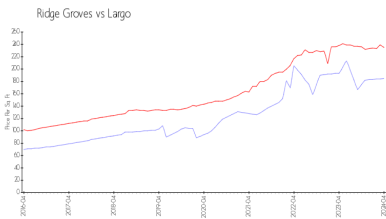

## Market Information

Ridge Groves: \$185/sq. ft.      Largo: \$235/sq. ft.  
 Largo: \$235/sq. ft.      Pinellas: \$417/sq. ft.