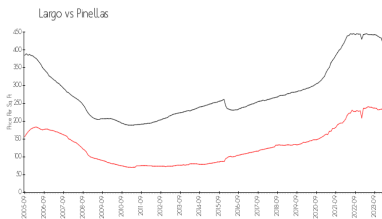

## Market Information

Ridge Groves: \$185/sq. ft.      Largo: \$235/sq. ft.  
 Largo: \$235/sq. ft.      Pinellas: \$417/sq. ft.