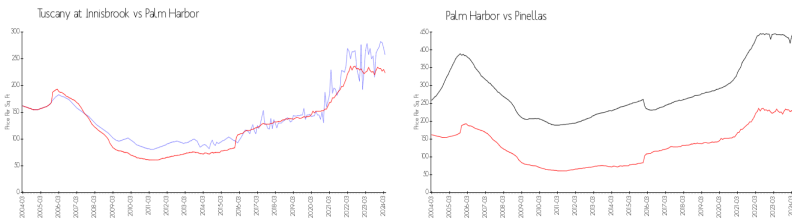

Unit 2209 Portofino PI # 2521 - Tuscany at Innisbrook

2209 Portofino PI # 2521 - 2107-2284 Portofino PI, Palm Harbor, FL, Pinellas 34683

Unit Information

MLS Number: U8229800
Status: ACTIVE
Size: 1,510 Sq ft.
Bedrooms: 3
Full Bathrooms: 2
Half Bathrooms: 0
Parking Spaces:
View:
Rental Price: $2,050
List PPSF: $1

Building Information

Number of units: 396
Number of active listings for rent: 0
Number of active listings for sale: 9
Building inventory for sale: 2%
Number of sales over the last 12 months: 19
Number of sales over the last 6 months: 6
Number of sales over the last 3 months: 3

Building Association Information

Tuscany at Innisbrook Condominiums
2230 Tuscany Trce
Palm Harbor, FL 34683
727-943-5697

<http://www.tuscanyatinnisbrook.org/>

Market Information

Tuscany at Innisbrook:	$257/sq. ft.	Palm Harbor:	$224/sq. ft.
Palm Harbor:	$224/sq. ft.	Pinellas:	$417/sq. ft.

Inventory for Sale

Tuscany at Innisbrook	2%
Palm Harbor	2%
Pinellas	3%

Avg. Time to Close Over Last 12 Months

Tuscany at Innisbrook	27 days
Palm Harbor	33 days
Pinellas	60 days