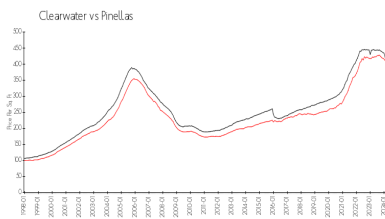

Building Association Information

Majestic Point
 Address: 200 Skiff Point,
 Clearwater, FL 33767

Market Information

Majestic Point: \$481/sq. ft.
 Clearwater: \$434/sq. ft.

Clearwater: \$434/sq. ft.
 Pinellas: \$415/sq. ft.

Inventory for Sale

Majestic Point: 7%
 Clearwater: 4%
 Pinellas: 3%

Avg. Time to Close Over Last 12 Months

Majestic Point: n/a
 Clearwater: 60 days
 Pinellas: 60 days