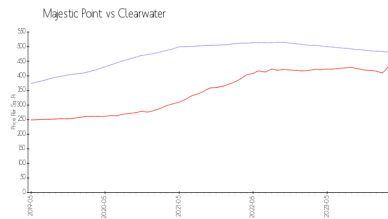

Building Association Information

Majestic Point
 Address: 200 Skiff Point,
 Clearwater, FL 33767

Market Information

Majestic Point: \$481/sq. ft.
 Clearwater: \$434/sq. ft.

Clearwater: \$434/sq. ft.
 Pinellas: \$415/sq. ft.

Inventory for Sale

Majestic Point: 7%
 Clearwater: 4%
 Pinellas: 3%

Avg. Time to Close Over Last 12 Months

Majestic Point: n/a
 Clearwater: 60 days
 Pinellas: 60 days