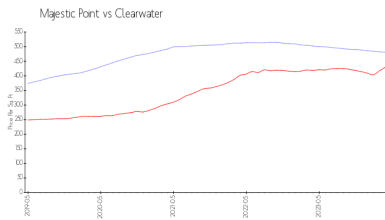

## Market Information

Majestic Point: \$481/sq. ft.  
 Clearwater: \$430/sq. ft.

Clearwater: \$430/sq. ft.  
 Pinellas: \$417/sq. ft.