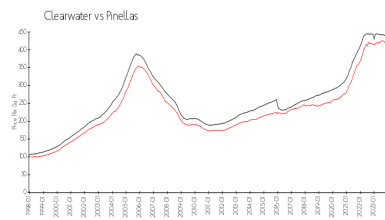

## Market Information

Majestic Point: \$481/sq. ft.  
 Clearwater: \$430/sq. ft.

Clearwater: \$430/sq. ft.  
 Pinellas: \$417/sq. ft.