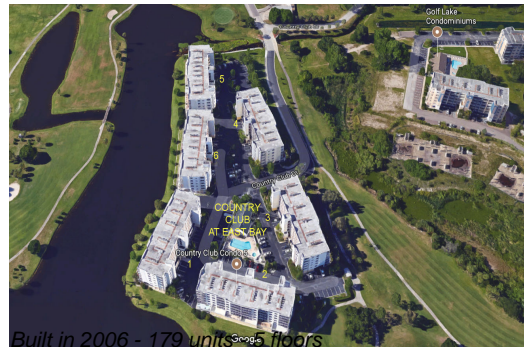

Unit 5405 - Country Club at East Bay (1-5)

5405 - 1200 Country Club Dr, Largo, FL, Pinellas 33771

Unit Information

MLS Number: U8231114
Status: ACTIVE
Size: 1,320 Sq ft.
Bedrooms: 2
Full Bathrooms: 2
Half Bathrooms: 0
Parking Spaces: Assigned, Guest
View: Golf Course, Water
List Price: $399,900
List PPSF: $303

Building Information

Number of units: 179
Number of active listings for rent: 0
Number of active listings for sale: 13
Building inventory for sale: 7%
Number of sales over the last 12 months: 6
Number of sales over the last 6 months: 0
Number of sales over the last 3 months: 0

Building Association Information

East Bay Golf Club
Address: 702 Country Club Dr,
Largo, FL 33771
Phone: +1 727-581-3333

<http://www.countryclubeast.com>

Recent Sales

Unit #	Size	Closing Date	Sale Price	PPSF
3501	1,800 sq ft	Oct 2023	$525,000	$292
6104	1,575 sq ft	Oct 2023	$475,000	$302
1503	1,576 sq ft	Jul 2023	$460,000	$292
5503	1,576 sq ft	Jun 2023	$500,000	$317
4103	1,575 sq ft	May 2023	$450,000	$286

Market Information

Country Club at East Bay (1-5): $265/sq. ft.
Largo: $235/sq. ft.

Largo: $235/sq. ft.
Pinellas: $417/sq. ft.

Inventory for Sale

Country Club at East Bay (1-5): 7%
Largo: 2%
Pinellas: 3%

Avg. Time to Close Over Last 12 Months