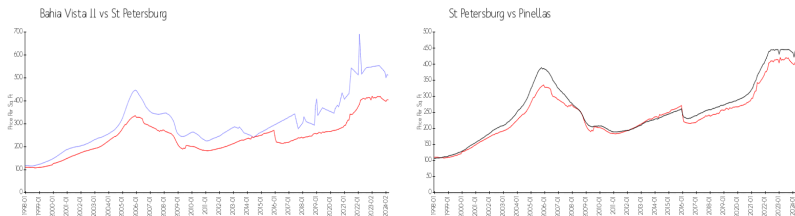

## Market Information

Bahia Vista II:	\$510/sq. ft.	St Petersburg:	\$404/sq. ft.
St Petersburg:	\$404/sq. ft.	Pinellas:	\$419/sq. ft.