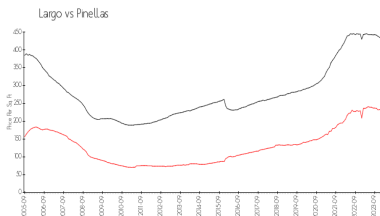

Unit 13152 Thoroughbred Loop - Cumberland Trace

13152 Thoroughbred Loop - 8000-13321 Thoroughbred Loop, Largo, FL, Pinellas 33733

Unit Information

MLS Number: U8231403
Status: ACTIVE
Size: 1,271 Sq ft.
Bedrooms: 2
Full Bathrooms: 1
Half Bathrooms: 1
Parking Spaces:
View:
Rental Price: $2,199
List PPSF: $2

Building Information

Number of units: 126
Number of active listings for rent: 0
Number of active listings for sale: 1
Building inventory for sale: 0%
Number of sales over the last 12 months: 3
Number of sales over the last 6 months: 2
Number of sales over the last 3 months: 0

Building Association Information

Cumberland Trace
Address: 8006 N Boone Dr,
Largo, FL 33773

Market Information

Cumberland Trace: $254/sq. ft.
Largo: $235/sq. ft.

Largo: $235/sq. ft.
Pinellas: $417/sq. ft.

Inventory for Sale

Cumberland Trace 1%
Largo 2%
Pinellas 3%

Avg. Time to Close Over Last 12 Months

Cumberland Trace 22 days
Largo 46 days
Pinellas 60 days