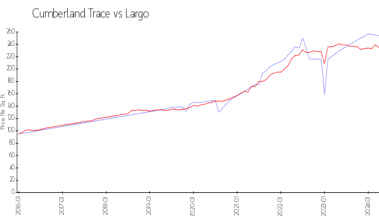

Unit 13152 Thoroughbred Loop - Cumberland Trace

13152 Thoroughbred Loop - 8000-13321 Thoroughbred Loop, Largo, FL, Pinellas 33733

Unit Information

MLS Number: U8231403
Status: ACTIVE
Size: 1,271 Sq ft.
Bedrooms: 2
Full Bathrooms: 1
Half Bathrooms: 1
Parking Spaces:
View:
Rental Price: $2,199
List PPSF: $2

Building Information

Number of units: 126
Number of active listings for rent: 0
Number of active listings for sale: 1
Building inventory for sale: 0%
Number of sales over the last 12 months: 3
Number of sales over the last 6 months: 2
Number of sales over the last 3 months: 0

Building Association Information

Cumberland Trace
Address: 8006 N Boone Dr,
Largo, FL 33773

Market Information

Cumberland Trace: $254/sq. ft.
Largo: $235/sq. ft.

Largo: $235/sq. ft.
Pinellas: $417/sq. ft.

Inventory for Sale

Cumberland Trace 1%
Largo 2%
Pinellas 3%

Avg. Time to Close Over Last 12 Months

Cumberland Trace 22 days
Largo 46 days
Pinellas 60 days