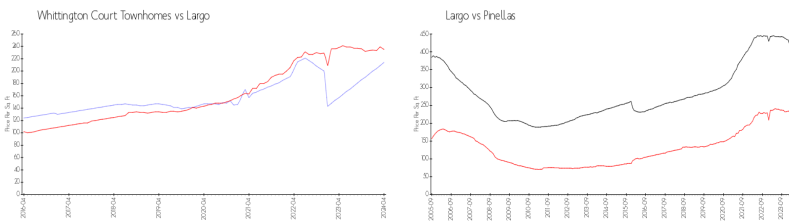

## Market Information

Whittington Court Townhomes:	\$214/sq. ft.	Largo:	\$235/sq. ft.
Largo:	\$235/sq. ft.	Pinellas:	\$417/sq. ft.