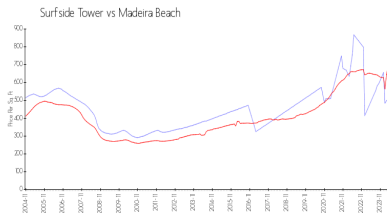

Unit 307 - Surfside Tower

307 - 15462 Gulf Blvd, Madeira Beach, FL, Pinellas 33708

Unit Information

MLS Number: U8231728
Status: ACTIVE
Size: 1,100 Sq ft.
Bedrooms: 2
Full Bathrooms: 2
Half Bathrooms: 0
Parking Spaces: Assigned, Covered, Guest, Reserved, Underground
View: Water
Rental Price: $3,500
List PPSF: $3

Building Information

Number of units: 71
Number of active listings for rent: 0
Number of active listings for sale: 1
Building inventory for sale: 1%
Number of sales over the last 12 months: 3
Number of sales over the last 6 months: 2
Number of sales over the last 3 months: 1

Building Association Information

Surfside Towers Condominium Association
15462 Gulf Boulevard Apt 101
Madeira Beach, FL 33708
(727)393-4337

Market Information

Surfside Tower:	$505/sq. ft.	Madeira Beach:	$688/sq. ft.
Madeira Beach:	$688/sq. ft.	Pinellas:	$417/sq. ft.

Inventory for Sale

Surfside Tower: 1%
Madeira Beach: 3%
Pinellas: 3%

Avg. Time to Close Over Last 12 Months

Surfside Tower: 20 days
Madeira Beach: 60 days
Pinellas: 60 days