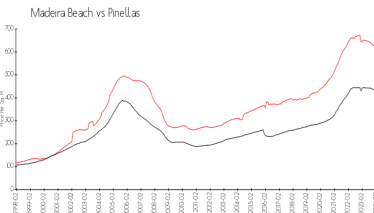

Unit 307 - Surfside Tower

307 - 15462 Gulf Blvd, Madeira Beach, FL, Pinellas 33708

Unit Information

MLS Number: U8231728
Status: ACTIVE
Size: 1,100 Sq ft.
Bedrooms: 2
Full Bathrooms: 2
Half Bathrooms: 0
Parking Spaces: Assigned, Covered, Guest, Reserved, Underground
View: Water
Rental Price: $3,500
List PPSF: $3

Building Information

Number of units: 71
Number of active listings for rent: 0
Number of active listings for sale: 1
Building inventory for sale: 1%
Number of sales over the last 12 months: 3
Number of sales over the last 6 months: 2
Number of sales over the last 3 months: 1

Building Association Information

Surfside Towers Condominium Association
15462 Gulf Boulevard Apt 101
Madeira Beach, FL 33708
(727)393-4337

Market Information

Surfside Tower:	$505/sq. ft.	Madeira Beach:	$688/sq. ft.
Madeira Beach:	$688/sq. ft.	Pinellas:	$417/sq. ft.

Inventory for Sale

Surfside Tower: 1%
Madeira Beach: 3%
Pinellas: 3%

Avg. Time to Close Over Last 12 Months

Surfside Tower: 20 days
Madeira Beach: 60 days
Pinellas: 60 days