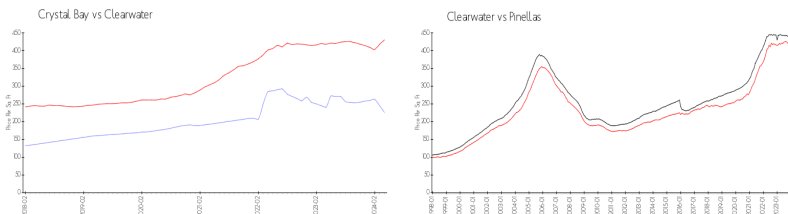

## Market Information

Crystal Bay: \$226/sq. ft.  
Clearwater: \$430/sq. ft.  
Clearwater: \$430/sq. ft.  
Pinellas: \$417/sq. ft.