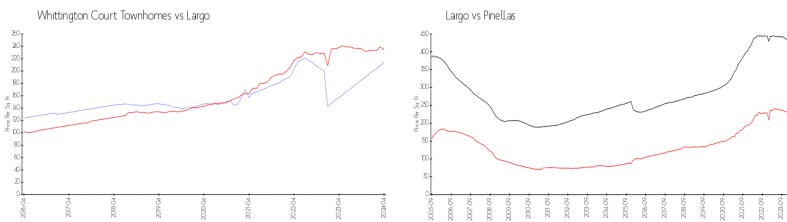

## Market Information

Whittington Court Townhomes:	\$214/sq. ft.	Largo:	\$235/sq. ft.
Largo:	\$235/sq. ft.	Pinellas:	\$417/sq. ft.