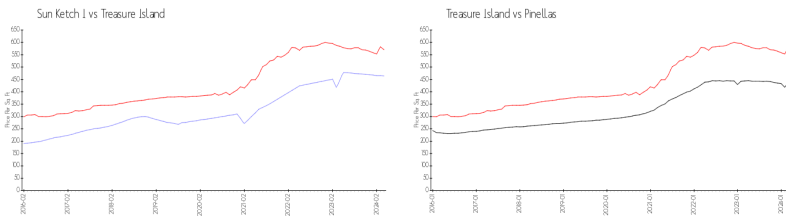

Market Information

Sun Ketch I: $464/sq. ft.
Treasure Island: $570/sq. ft.
Treasure Island: $570/sq. ft.
Pinellas: $417/sq. ft.

Inventory for Sale

Sun Ketch I: 2%
Treasure Island: 5%
Pinellas: 3%

Avg. Time to Close Over Last 12 Months

Sun Ketch I: 62 days
Treasure Island: 71 days
Pinellas: 60 days