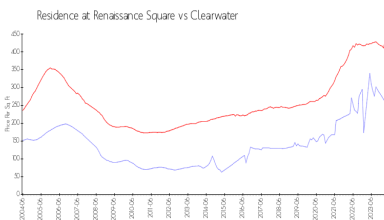

Unit 225 - Residence at Renaissance Square

225 - 1216 S Missouri Ave, Clearwater, FL, Pinellas 33756

Unit Information

MLS Number: U8232489
Status: PENDING
Size: 660 Sq ft.
Bedrooms: 1
Full Bathrooms: 1
Half Bathrooms: 0
Parking Spaces: Reserved
View:
List Price: $200,000
List PPSF: $303

Building Information

Number of units: 114
Number of active listings for rent: 0
Number of active listings for sale: 5
Building inventory for sale: 4%
Number of sales over the last 12 months: 4
Number of sales over the last 6 months: 0
Number of sales over the last 3 months: 0

Building Association Information

The Residence At Renaissance Square
Address: 1216 S Missouri Ave,
Clearwater, FL 33756
Phone:(727) 446-4370

<http://www.theresidenceatrenaissancesq.com/rensquare/home.asp>

Recent Sales

Unit #	Size	Closing Date	Sale Price	PPSF
326	660 sq ft	Sep 2023	$200,000	$303
415	660 sq ft	Aug 2023	$185,000	$280
109	660 sq ft	Jun 2023	$200,000	$303
225	660 sq ft	May 2023	$198,500	$301

Market Information

Residence at Renaissance Square: $260/sq. ft.
Clearwater: $434/sq. ft.
Clearwater: $434/sq. ft.
Pinellas: $415/sq. ft.

Inventory for Sale

Residence at Renaissance Square 4%
Clearwater 4%
Pinellas 3%

Avg. Time to Close Over Last 12 Months

Residence at Renaissance Square 22 days