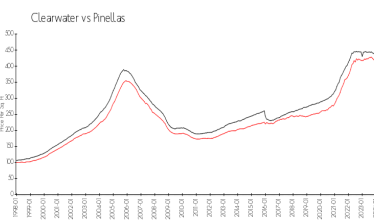

Unit 225 - Residence at Renaissance Square

225 - 1216 S Missouri Ave, Clearwater, FL, Pinellas 33756

Unit Information

MLS Number: U8232489
Status: PENDING
Size: 660 Sq ft.
Bedrooms: 1
Full Bathrooms: 1
Half Bathrooms: 0
Parking Spaces: Reserved
View:
List Price: $200,000
List PPSF: $303

Building Information

Number of units: 114
Number of active listings for rent: 0
Number of active listings for sale: 5
Building inventory for sale: 4%
Number of sales over the last 12 months: 4
Number of sales over the last 6 months: 0
Number of sales over the last 3 months: 0

Building Association Information

The Residence At Renaissance Square
Address: 1216 S Missouri Ave,
Clearwater, FL 33756
Phone:(727) 446-4370

<http://www.theresidenceatrenaissancesq.com/rensquare/home.asp>

Recent Sales

Unit #	Size	Closing Date	Sale Price	PPSF
326	660 sq ft	Sep 2023	$200,000	$303
415	660 sq ft	Aug 2023	$185,000	$280
109	660 sq ft	Jun 2023	$200,000	$303
225	660 sq ft	May 2023	$198,500	$301

Market Information

Residence at Renaissance Square: $260/sq. ft.
Clearwater: $434/sq. ft.
Clearwater: $434/sq. ft.
Pinellas: $415/sq. ft.

Inventory for Sale

Residence at Renaissance Square 4%
Clearwater 4%
Pinellas 3%

Avg. Time to Close Over Last 12 Months

Residence at Renaissance Square 22 days